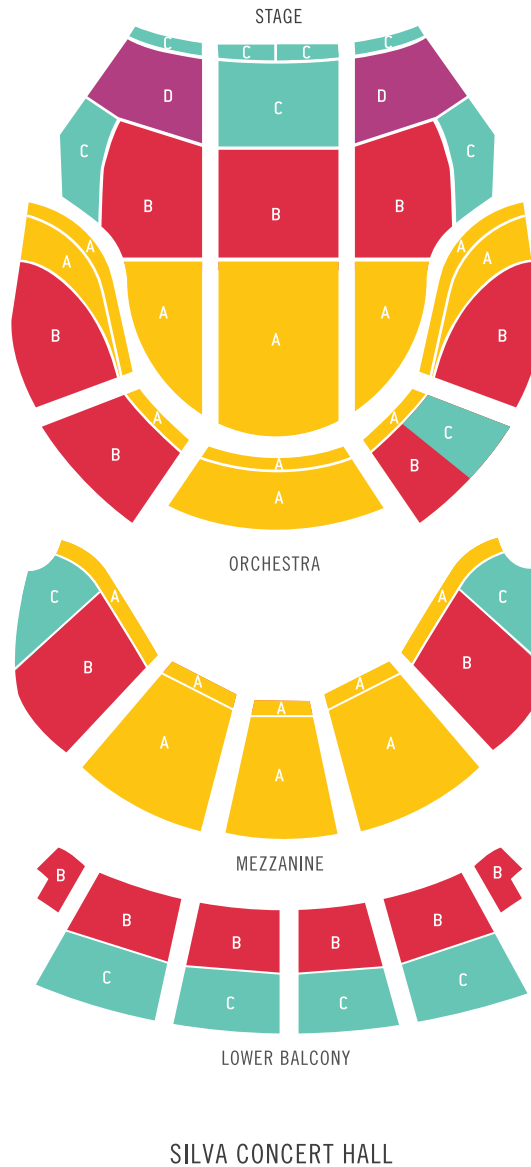

SUBSCRIPTION SEATS

Mark your seat preferences for full or partial subscriptions on the map below.

PRICING FOR ALL 9 SYMPHONIC SERIES CONCERTS

A	B	C	D
\$495	\$387	\$297	\$189 <small>LIMITED AVAILABILITY!</small>
 CONDUCTOR'S CIRCLE: These premier seats require a \$1,000 annual contribution per household in addition to your A-level subscriptions.			

Single concert tickets on sale August 7, starting at \$25.
Youth/college tickets ALWAYS \$10 for Symphonic series concerts!

CIRCLE PREFERRED SEAT LOCATION(S)

SPECIAL CONCERT STAR WARS: A NEW HOPE

SATURDAY, DECEMBER 1, 2018, 7:00PM

A	B	C	D
\$75	\$65	\$55	\$45

Prices valid until July 17 and will increase after that.

CIRCLE PREFERRED SEAT LOCATION(S)

SPECIAL CONCERT SYMFEST

SATURDAY, JUNE 1, 2019, 5:30PM

A	B	C	D
\$59	\$45	\$34	\$21

CIRCLE PREFERRED SEAT LOCATION(S)